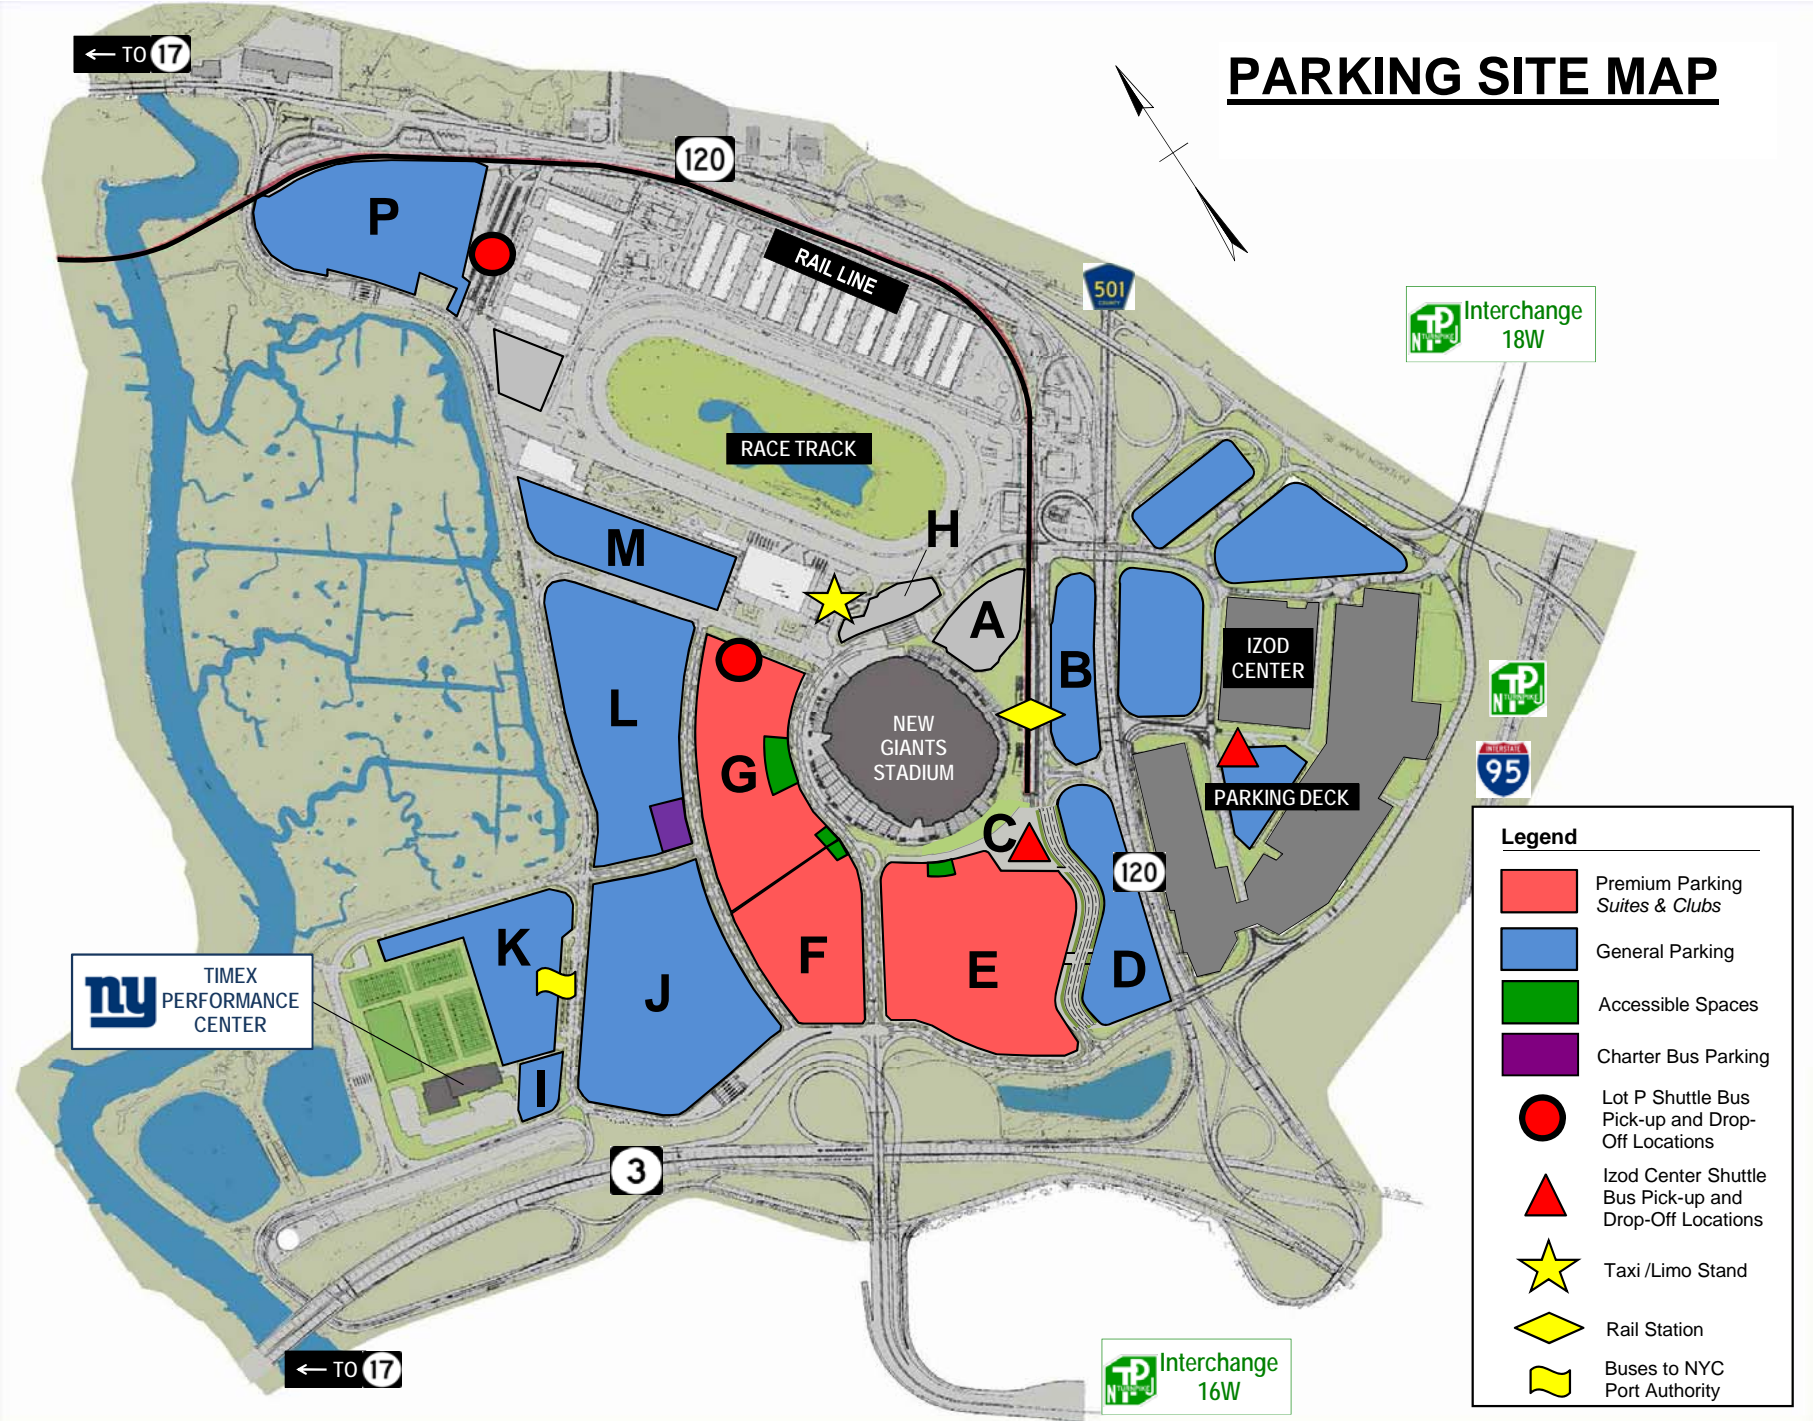

PARKING SITE MAP

Legend	
	Premium Parking <i>Suites & Clubs</i>
	General Parking
	Accessible Spaces
	Charter Bus Parking
	Lot P Shuttle Bus Pick-up and Drop- Off Locations
	Izod Center Shuttle Bus Pick-up and Drop-Off Locations
	Taxi /Limo Stand
	Rail Station
	Buses to NYC Port Authority